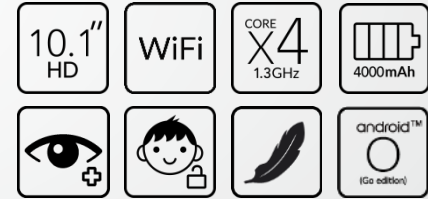

alcatel 1T 10
GREAT ENTERTAINMENT

BEST AFFORDABLE
BIG DISPLAY FOR
THE **WHOLE FAMILY**

DESIGN

Dimensions: 255 x 155 x 9.35mm

Weight: 415g

Side keys: 2 (1 for power, 1 for volume)

Finish: raw material

Colors available:

Premium Black (A), Bluish Black (B)

DISPLAY

10.1" IPS 1280 x 800 pixels

TFT 16M color display

Capacitive touch screen

Multi-touch 10 points

CAMERA

Back: 2MP (Interpolated to 5MP)

Front: 2MP (Interpolated to 5MP)

Video capture (resolution@fps): 720p 30fps

Video Playback: 1080p 30fps

HDR

MEMORY

Internal memory

16GB ROM+ 1G RAM

End user memory: 11GB